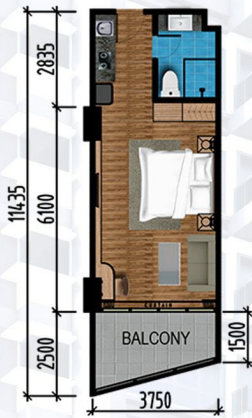

Developed by :

PT. Hotel Singa Dwipa
Head Office :
Ruko Blok H No. 7A-8, Lt.3
Komplek Superblok Nagoya Thamrin City
Kota Batam, Kepulauan Riau
Indonesia

Apartment Type Studio Plus

SGA 45m²

- Studio Type
- 1 Bathroom
- Kitchen
- Floor Ceramic Tile
- Water Heater
- AC
- Balcony

Apartment Type 2BR

SGA 114m²

- 1 Master Bed Room with Bathroom
- 1 Bed Room
- Living Room
- 1 Powder Room
- Kitchen
- Laundry Room
- Floor Ceramic Tile
- Water Heater
- AC
- 2 Balcony

Apartment Type 3BR

SGA 137m²

- 1 Master Bed Room with Bathroom
- 2 Bed Room
- Living Room
- 1 Powder Room
- Kitchen
- Laundry Room
- Floor Ceramic Tile
- Water Heater
- AC
- 3 Balcony

Floor Plan

Strategic location

- 3** minute
Nagoya Thamrin
Nagoya Hill Mall
Budi Kemuliaan Hospital
- 5** minute
Harbour Bay Ferry Terminal
Grand Batam Mall
BCS Mall
- 10** minute
Batam Center Ferry Terminal
Mega Mall
- 20** minute
Hang Nadiem Airport