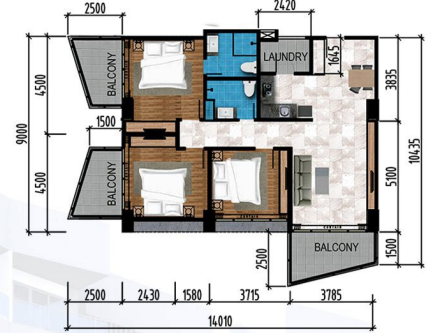

Developed by :

PT. Hotel Singa Dwipa
Head Office :
Ruko Blok H No. 7A-8, Lt.3
Komplek Superblok Nagoya Thamrin City
Kota Batam, Kepulauan Riau
Indonesia

Apartment Type Studio Plus

SGA 45m²

- Studio Type
- 1 Bathroom
- Kitchen
- Floor Ceramic Tile
- Water Heater
- AC
- Balcony

Apartment Type 2BR

SGA 114m²

- 1 Master Bed Room with Bathroom
- 1 Bed Room
- Living Room
- 1 Powder Room
- Kitchen
- Laundry Room
- Floor Ceramic Tile
- Water Heater
- AC
- 2 Balcony

Apartment Type 3BR

SGA 137m²

- 1 Master Bed Room with Bathroom
- 2 Bed Room
- Living Room
- 1 Powder Room
- Kitchen
- Laundry Room
- Floor Ceramic Tile
- Water Heater
- AC
- 3 Balcony

Floor Plan

Strategic location

- 3** minute
Nagoya Thamrin
Nagoya Hill Mall
Budi Kemuliaan Hospital
- 5** minute
Harbour Bay Ferry Terminal
Grand Batam Mall
BCS Mall
- 10** minute
Batam Center Ferry Terminal
Mega Mall
- 20** minute
Hang Nadiem Airport