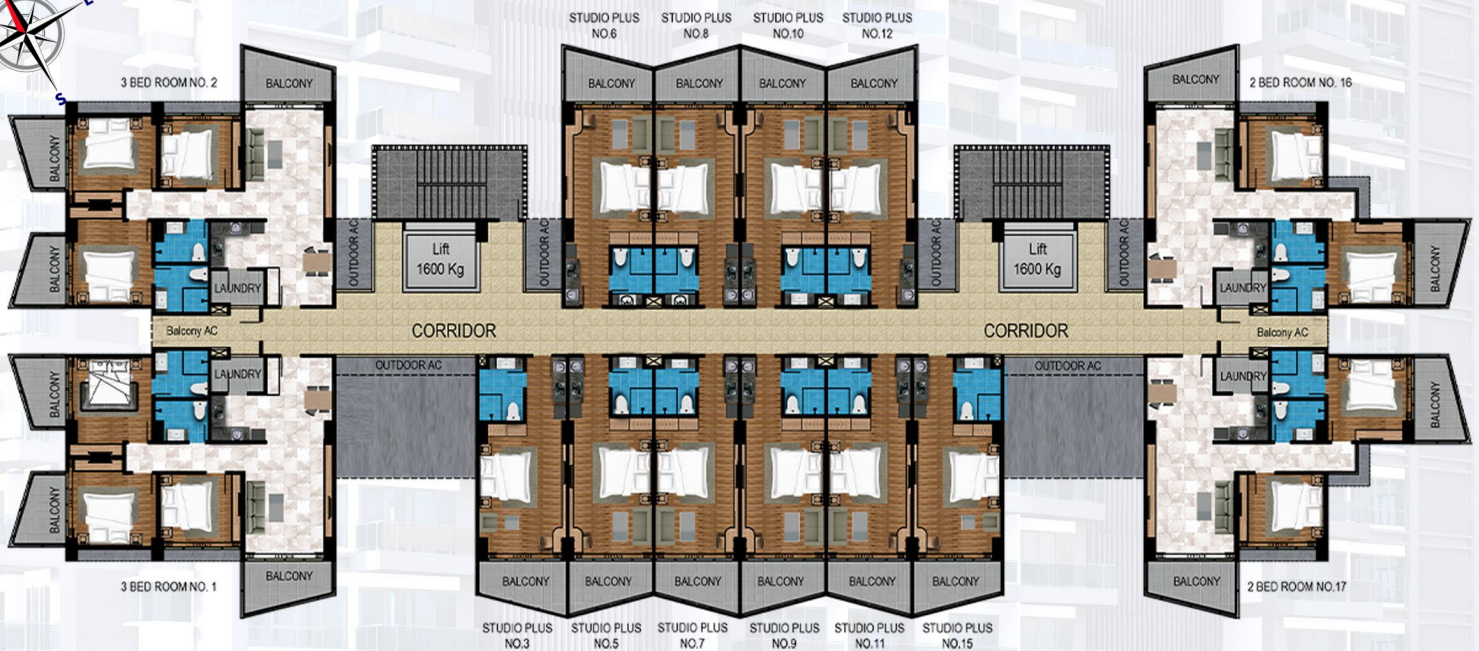

Developed by :

PT. Hotel Singa Dwipa
Head Office :
Ruko Blok H No. 7A-8, Lt.3
Komplek Superblok Nagoya Thamrin City
Kota Batam, Kepulauan Riau
Indonesia

Apartment Type Studio Plus

SGA 45m²

- Studio Type
- 1 Bathroom
- Kitchen
- Floor Ceramic Tile
- Water Heater
- AC
- Balcony

Apartment Type 2BR

SGA 114m²

- 1 Master Bed Room with Bathroom
- 1 Bed Room
- Living Room
- 1 Powder Room
- Kitchen
- Laundry Room
- Floor Ceramic Tile
- Water Heater
- AC
- 2 Balcony

Apartment Type 3BR

SGA 137m²

- 1 Master Bed Room with Bathroom
- 2 Bed Room
- Living Room
- 1 Powder Room
- Kitchen
- Laundry Room
- Floor Ceramic Tile
- Water Heater
- AC
- 3 Balcony

Floor Plan

Strategic location

- 3** minute
Nagoya Thamrin
Nagoya Hill Mall
Budi Kemuliaan Hospital
- 5** minute
Harbour Bay Ferry Terminal
Grand Batam Mall
BCS Mall
- 10** minute
Batam Center Ferry Terminal
Mega Mall
- 20** minute
Hang Nadiem Airport